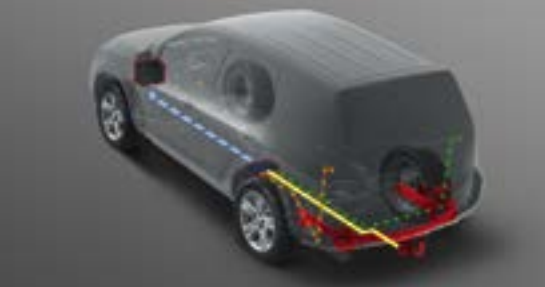

Towing hitch wiring harness

Individually designed for your Land Cruiser to seamlessly integrate its lights and signals with those on a towed trailer or rear bicycle holder. The system has many safety features including blinker failure detection.

Features

- Independent circuitry and a fused module eliminate the risk of overloading your car's electrical system.
- Fused module prevents a fault in the trailer's circuitry affecting your car's systems (your car's indicators will still work if those on the trailer fail).
- Cable route safely avoids moving car parts, heat, irregular surfaces and metal edges.
- No loose cables that could snare road obstacles or interfere when loading/unloading the trunk.
- Strategic cable protection guards against accidental damage and the consequences of electrical shorting.
- Available with a 7 or 13 pin socket.
- Incorporates special water-proofing features for off-road and recreational driving.